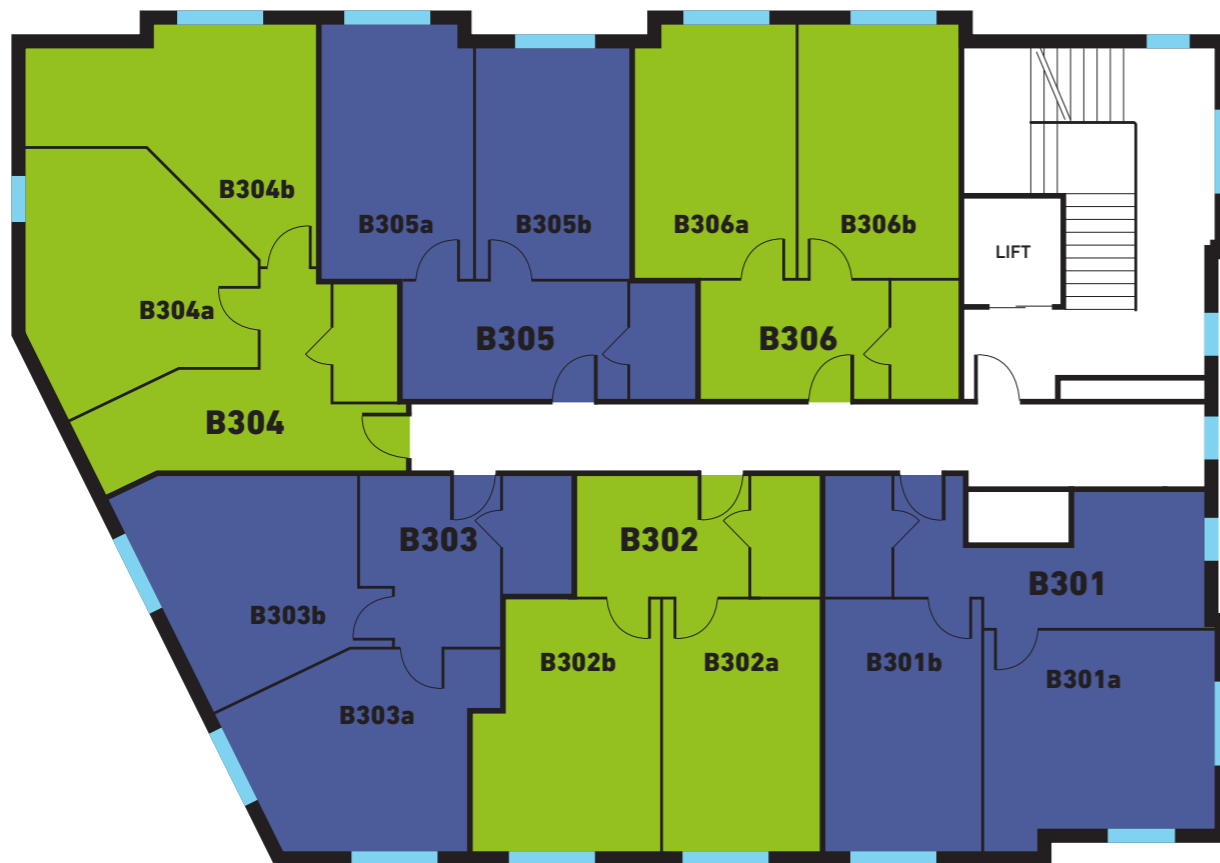

*These floorplans are indicative and subject to change.

BLOCK A/B
GROUND FLOOR

ASH GROVE COURT

- CLUB STUDIO
- CLASSIC STUDIO
- PREMIUM STUDIO
- DELUXE STUDIO
- DELUXE TWODIO
- CLASSIC 2 BED APARTMENT
- PREMIUM 2 BED APARTMENT
- DELUXE 2 BED APARTMENT

*These floorplans are indicative and subject to change.

BLOCK A/B
FIRST FLOOR

ASH GROVE COURT

- CLUB STUDIO
- CLASSIC STUDIO
- PREMIUM STUDIO
- DELUXE STUDIO
- DELUXE TWODIO
- CLASSIC 2 BED APARTMENT
- PREMIUM 2 BED APARTMENT
- DELUXE 2 BED APARTMENT

*These floorplans are indicative and subject to change.

BLOCK A/B
SECOND FLOOR

ASH GROVE COURT

- CLUB STUDIO
- CLASSIC STUDIO
- PREMIUM STUDIO
- DELUXE STUDIO
- DELUXE TWODIO
- CLASSIC 2 BED APARTMENT
- PREMIUM 2 BED APARTMENT
- DELUXE 2 BED APARTMENT

*These floorplans are indicative and subject to change.

BLOCK A/B
THIRD FLOOR

ASH GROVE COURT

- CLUB STUDIO
- CLASSIC STUDIO
- PREMIUM STUDIO
- DELUXE STUDIO
- DELUXE TWODIO
- CLASSIC 2 BED APARTMENT
- PREMIUM 2 BED APARTMENT
- DELUXE 2 BED APARTMENT