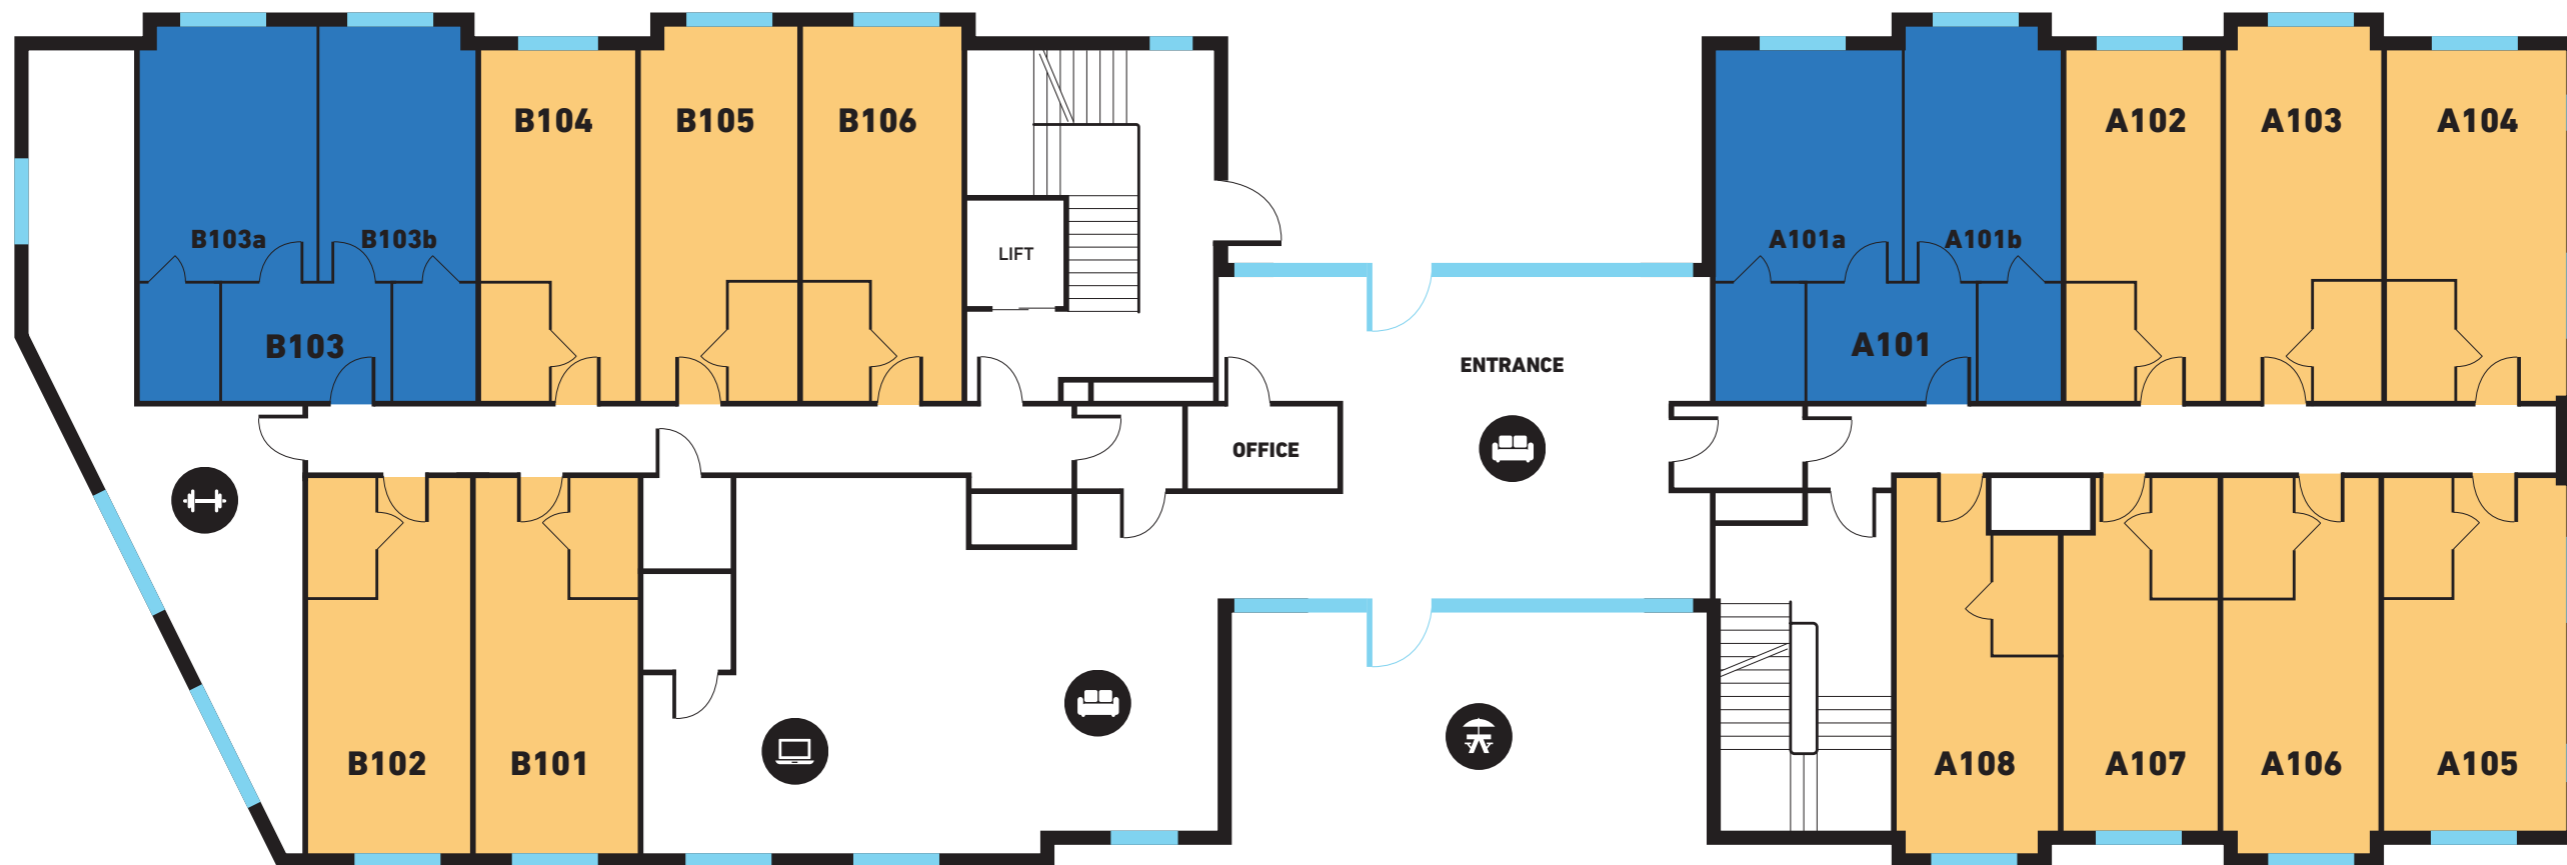

Welcome to
Ash Grove Court

BRAND NEW STUDENT ACCOMMODATION

FLOORPLANS

- CLUB STUDIO
- CLASSIC STUDIO
- PREMIUM STUDIO
- DELUXE STUDIO
- DELUXE TWODIO
- CLASSIC 2 BED APARTMENT
- PREMIUM 2 BED APARTMENT
- DELUXE 2 BED APARTMENT

*These floorplans are indicative and subject to change.

BLOCK A/B
GROUND FLOOR

ASH GROVE COURT

- CLUB STUDIO
- CLASSIC STUDIO
- PREMIUM STUDIO
- DELUXE STUDIO
- DELUXE TWODIO
- CLASSIC 2 BED APARTMENT
- PREMIUM 2 BED APARTMENT
- DELUXE 2 BED APARTMENT

*These floorplans are indicative and subject to change.

BLOCK A/B
FIRST FLOOR

ASH GROVE COURT

- CLUB STUDIO
- CLASSIC STUDIO
- PREMIUM STUDIO
- DELUXE STUDIO
- DELUXE TWODIO
- CLASSIC 2 BED APARTMENT
- PREMIUM 2 BED APARTMENT
- DELUXE 2 BED APARTMENT

*These floorplans are indicative and subject to change.

BLOCK C
THIRD FLOOR

ASH GROVE COURT